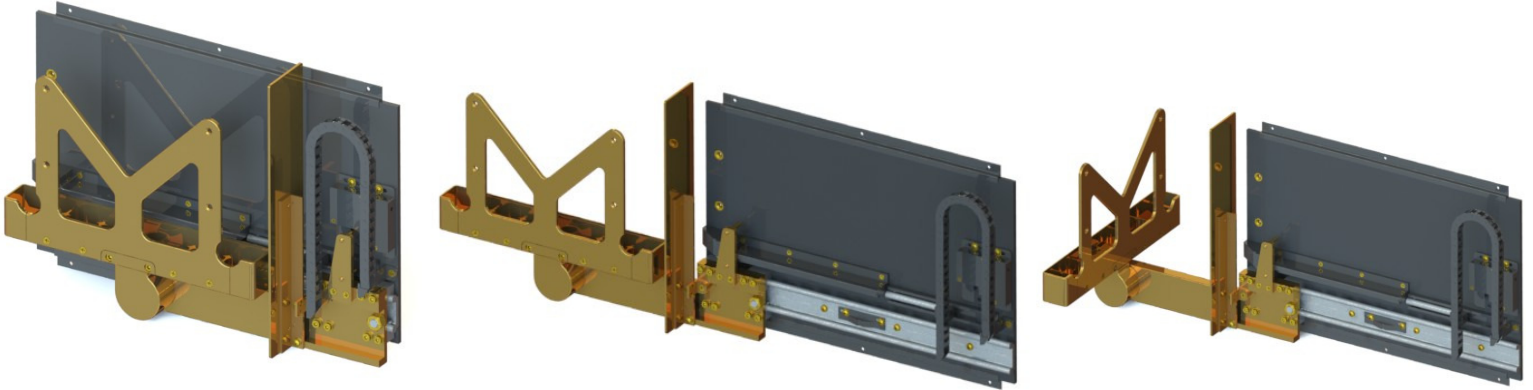

PULL-OUT / SWIVEL MONITOR ASSEMBLY
ELECTRIC / MANUAL OPERATION
P/N 3538-007

Monitor not included

Features:

- Deploys monitor from bulkhead into passageway
- When fully deployed, mount manually pivots up to 90° and tilts 15° for viewing adjustment
- Pivot point: edge/end
- Built to monitor specs
- Preassembled for quick/easy installation

Technical Specifications:

- Monitor size: 15"
- Assembly dimensions: 13.90" H x 20.00" W x 3.5" D
- Assembly weight: 8 lbs. without monitor
- Technical specs can be customized upon request

30 year industry leader in creative design solutions