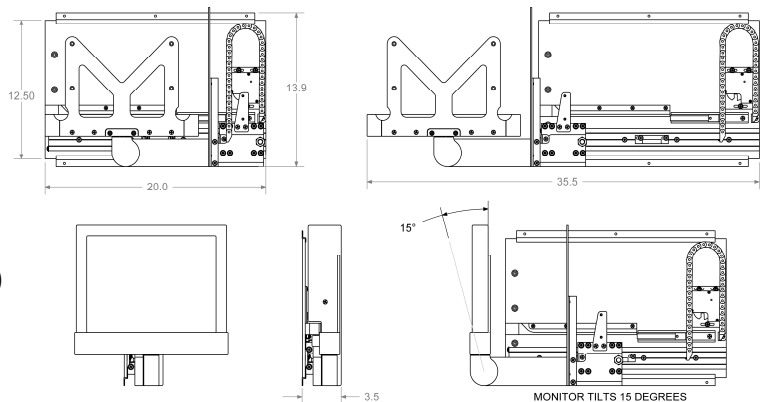

PULL-OUT / SWIVEL MONITOR ASSEMBLY
ELECTRIC / MANUAL OPERATION
P/N 3538-007

Monitor not included

Features:

- Deploys monitor from bulkhead into passageway
- When fully deployed, mount manually pivots up to 90° and tilts 15° for viewing adjustment
- Pivot point: edge/end
- Built to monitor specs
- Preassembled for quick/easy installation

Technical Specifications:

- Monitor size: 15"
- Assembly dimensions: 13.90" H x 20.00" W x 3.5" D
- Assembly weight: 8 lbs. without monitor
- Technical specs can be customized upon request

30 year industry leader in creative design solutions